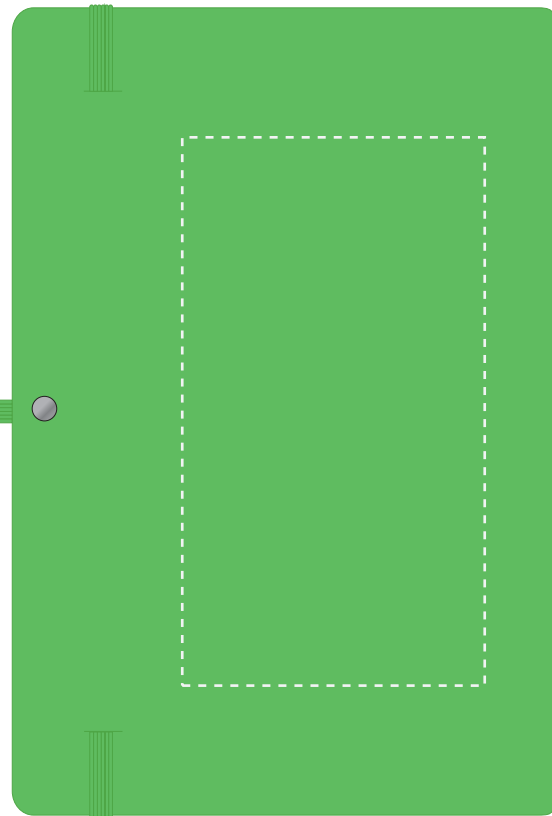

We stock this item in the following colours

**PANTONE REFERENCE(S)**

- Colour 1
- Colour 2
- Colour 3
- Colour 4

Product Image for visualisation - colours may vary

ARTWORK SCALE 50%

- CENTRED TO PRINT AREA
- CENTRED TO NOTEBOOK

ARTWORK SCALE 50%

- CENTRED TO PRINT AREA
- CENTRED TO NOTEBOOK

The dashed line is to demonstrate print area and will not appear on your printed item

**PLEASE NOTE:**

- All colours including print and product are for visual purposes only and should not be regarded as the actual colour of the product and print.
- Some products may vary from batch to batch and may differ from previous orders.
- The colour and texture of a product can also have an effect on the final print colour.
- By approving this order we accept that you understand these terms.

To proceed, please approve visual via the online system.

ARTWORK SCALE 100%

Max print area: 195mm x 100mm

ARTWORK SCALE 100%

Max print area: 145mm x 80mm